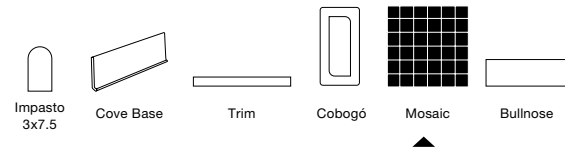

A handcrafted design work of inlaying some precious gems into other stones, forming a patchwork of singular rocks.

Breccia **Mandorla 48x106 NAT RECT ST**

Breccia **Mandorla 24x48 NAT RECT**

Breccia **Mos Facets Mandorla 1.5x1.5 NAT**

Breccia **Mandorla Convesso 24x48 NAT RECT**

Breccia **Mocaccino 48x106 NAT RECT ST**

Breccia **Mocaccino 24x48 NAT RECT**

Breccia **Mocaccino Convesso 24x48 NAT RECT**

Breccia **Mos Facets Mocaccino 1.5x1.5 NAT**

Available Sizes
Formatos Disponibles

Small Formats / Wall Tile

Special Pieces

Large Format Wall Tile

Porcelain Tiles

breccia

Available Edges
Bordes Disponibles

RECTIFIED
RECTIFICADO